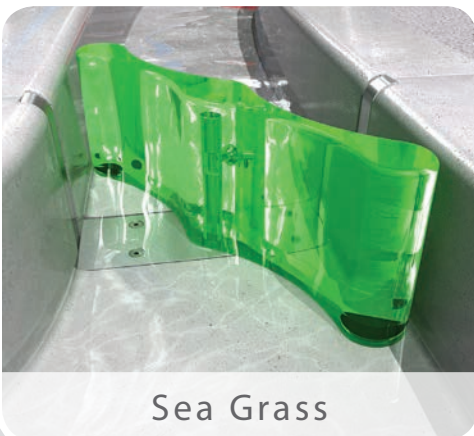

discovery stream

innovators of aquatic recreation since 1987

discovery stream

The concept of the Discovery Stream builds on nature's creations. Children are enthralled by the world around them; gentle streams, playful fish, flowing water plants, these are just some of the things growing minds love to explore. Waterplay® Solution's new Discovery Stream is packed full of fascinating water weirs that challenge the mind, evoke thoughtful play and allow waterplayers of all ages to get involved. Featuring a smart, modular design, the Discovery Stream can adapt to almost any play pad environment, either as a standalone main attraction or as an addition to a larger aquatic design.

Call Waterplay today to learn more about this exciting new concept in aquatic play pad design!

Sea Grass

Duck Wheel

Three Fish

Stream and Weirs - Design and Copyright: Markus Ehring

explore

inspired by nature. designed for fun.