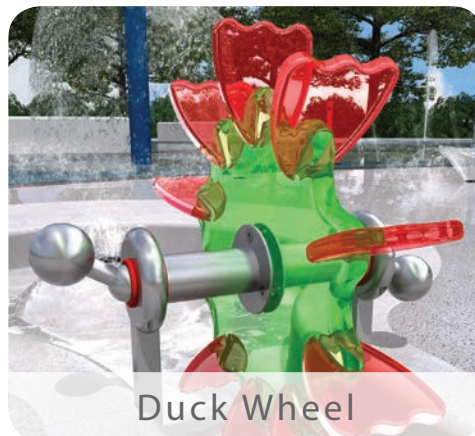

discovery stream

innovators of aquatic recreation since 1987

discovery stream

The concept of the Discovery Stream builds on nature's creations. Children are enthralled by the world around them; gentle streams, playful fish, flowing water plants, these are just some of the things growing minds love to explore. Waterplay® Solution's new Discovery Stream is packed full of fascinating water weirs that challenge the mind, evoke thoughtful play and allow waterplayers of all ages to get involved. Featuring a smart, modular design, the Discovery Stream can adapt to almost any play pad environment, either as a standalone main attraction or as an addition to a larger aquatic design.

Call Waterplay today to learn more about this exciting new concept in aquatic play pad design!

Sea Grass

Duck Wheel

Three Fish

Stream and Weirs - Design and Copyright: Markus Ehring

explore

inspired by nature. designed for fun.