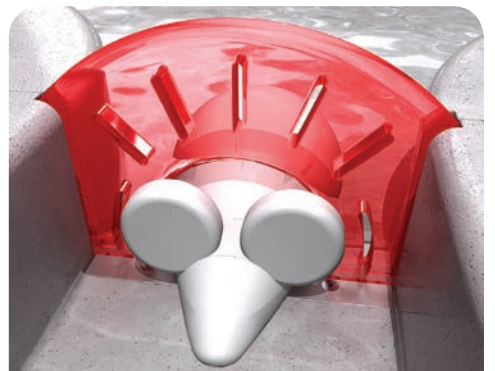

Stout Mouse