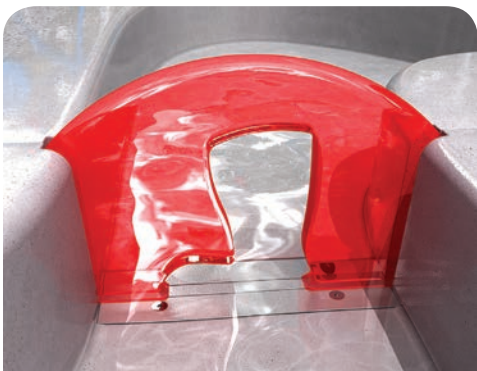

discovery stream

innovators of aquatic recreation since 1987

discovery stream

The concept of the Discovery Stream builds on nature's creations. Children are enthralled by the world around them; gentle streams, playful fish, flowing water plants, these are just some of the things growing minds love to explore. Waterplay® Solution's new Discovery Stream is packed full of fascinating water weirs that challenge the mind, evoke thoughtful play and allow waterplayers of all ages to get involved. Featuring a smart, modular design, the Discovery Stream can adapt to almost any play pad environment, either as a standalone main attraction or as an addition to a larger aquatic design.

Call Waterplay today to learn more about this exciting new concept in aquatic play pad design!

Sea Grass

Duck Wheel

Three Fish

Stream and Weirs - Design and Copyright: Markus Ehring

explore

inspired by nature. designed for fun.