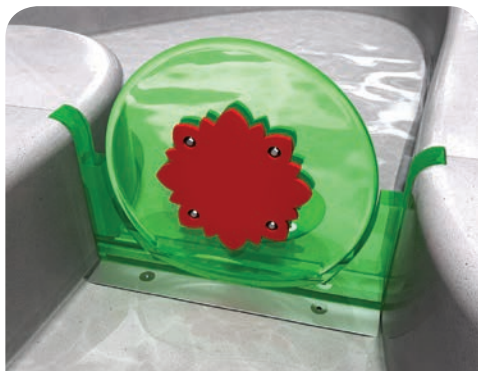

Sea Blossom